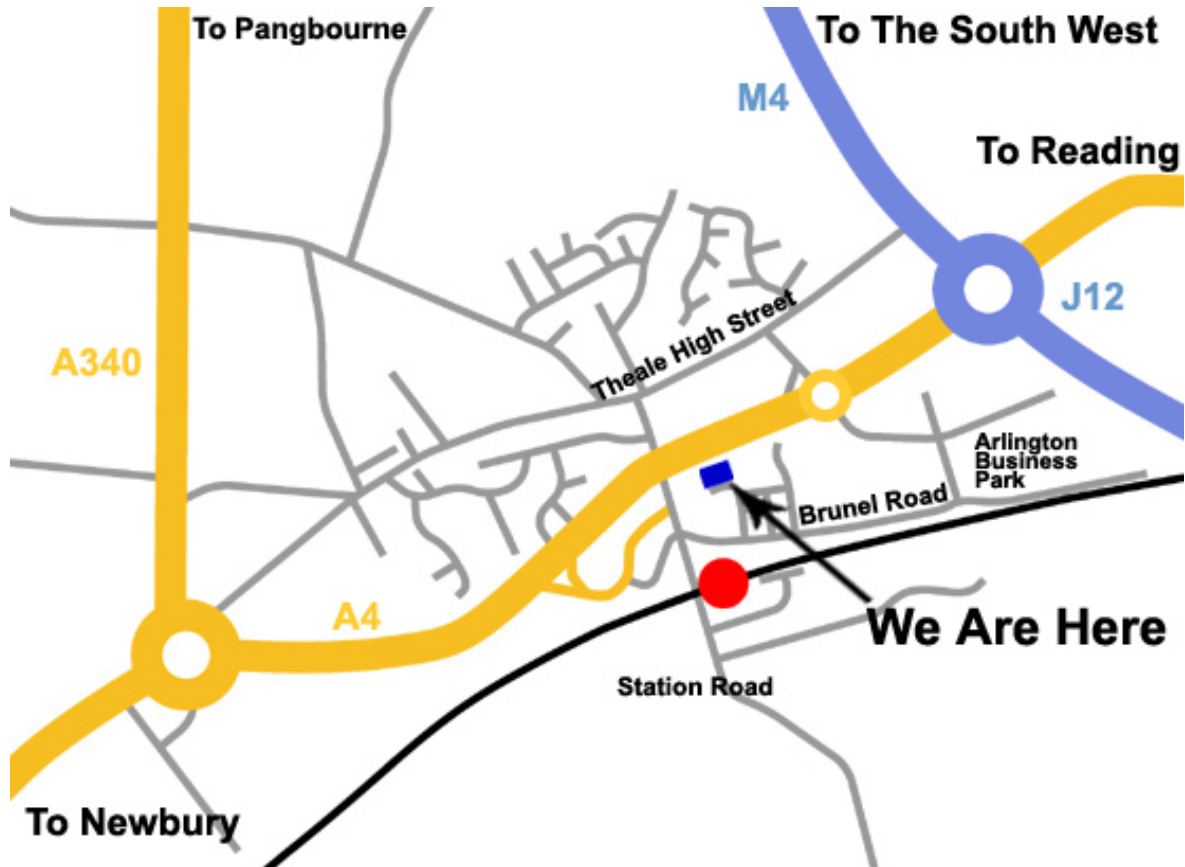

Maxima

Theale Office

5 Commerce Park, Brunel Road
Theale, Berkshire, RG7 4AB
Tel: +44 (0) 118 9235 150
Fax: +44 (0) 118 9235 199

Arriving By Road:

From M4 Junction 12:

- Take the first exit for Theale.
- Keep to the left hand lane, at the first roundabout take the first exit signed to Arlington Business Park (Waterside Drive).
- At the next roundabout take the third exit. (Keep following the signs to Theale Station).
- 2nd exit at the next roundabout into Brunel Road. Follow the road past Direct Wines wine yard on the right.
- Just before your approach to Theale Station you will see the Commerce Park Information Board on the right.
- Turn next right alongside Merlin House and follow the one way system all the way around to the back.
- Maxima is on the left-hand side last building in the block.

From A4 Newbury Direction:

- At roundabout junction (with A340 Pangbourne) continue towards Reading.
- At next roundabout on the dual carriageway go all the way round the roundabout coming back on yourself on the A4 dual carriageway.
- After ¼ mile take slip road which loops back through 180 degrees.
- At mini roundabout turn right onto Station Road and left at the second mini roundabout onto Brunel Rd
- Turn left immediately after Merlin House. Follow the one way system all the way around to the back.
- Maxima is on the left-hand side last building in the block.

Arriving By Rail:

- Walk across the road from Theale Station; keep to your right into Brunel Road.
- Turn left immediately after Merlin House, Maxima is shown on the Commerce Park notice board.
- Walk by the side of Merlin House, through the “No Entry” signs on the bend, Maxima is directly ahead of you.

Arriving By Air:

- From Heathrow Airport.
- Take the Rail Air bus link to Reading Station.
- At Reading Station take the train to Theale.