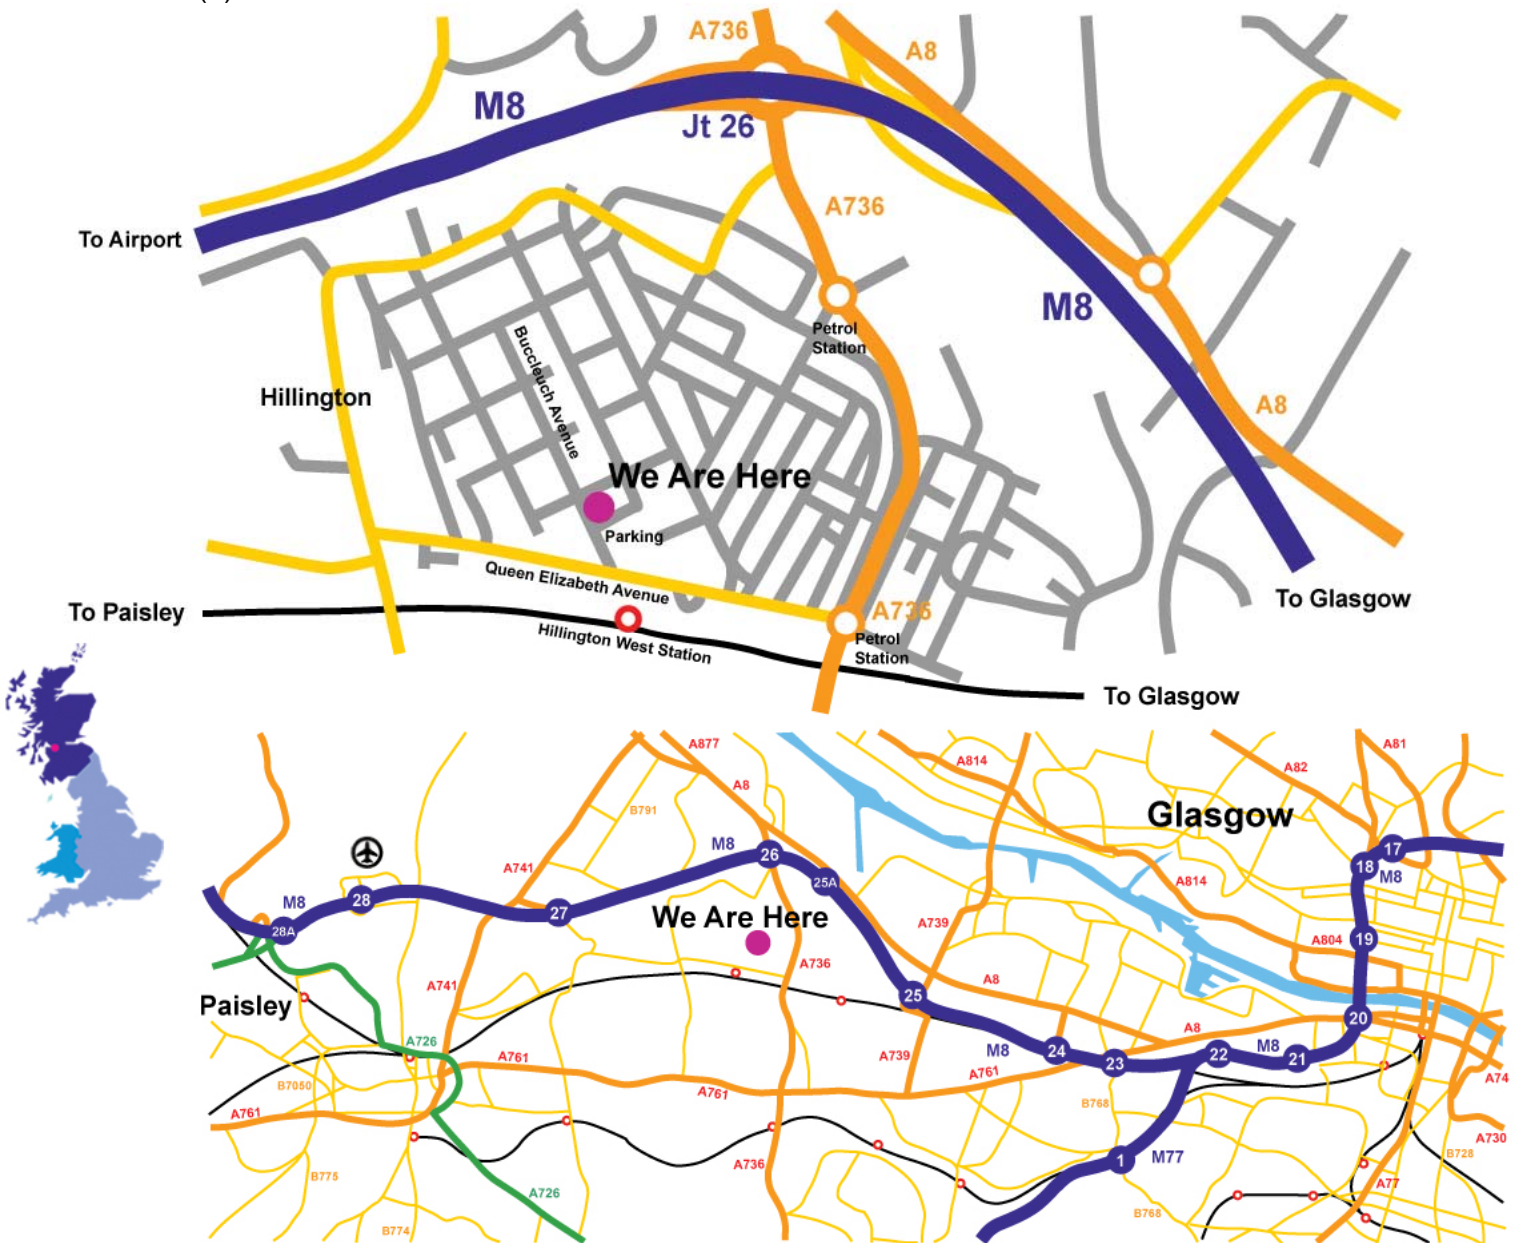

## Directions By Car:

- Exit the M8 Junction 26 and take the A736 dual carriageway (Hillington Road) South.
- Go straight-on (2<sup>nd</sup> exit) at the first roundabout, and turn right (3<sup>rd</sup> exit) at the next roundabout onto Queen Elizabeth Avenue.
- Pass Hillington West railway station (on the left), and take the next right into Buccleuch Avenue.
- Plenty of parking is available after 50m on the right. Maxima's offices are next to this car park facing Buccleuch Avenue.

## By Air:

Glasgow International Airport is at Junction 28, about 3 miles west from Junction 26 on the M8.