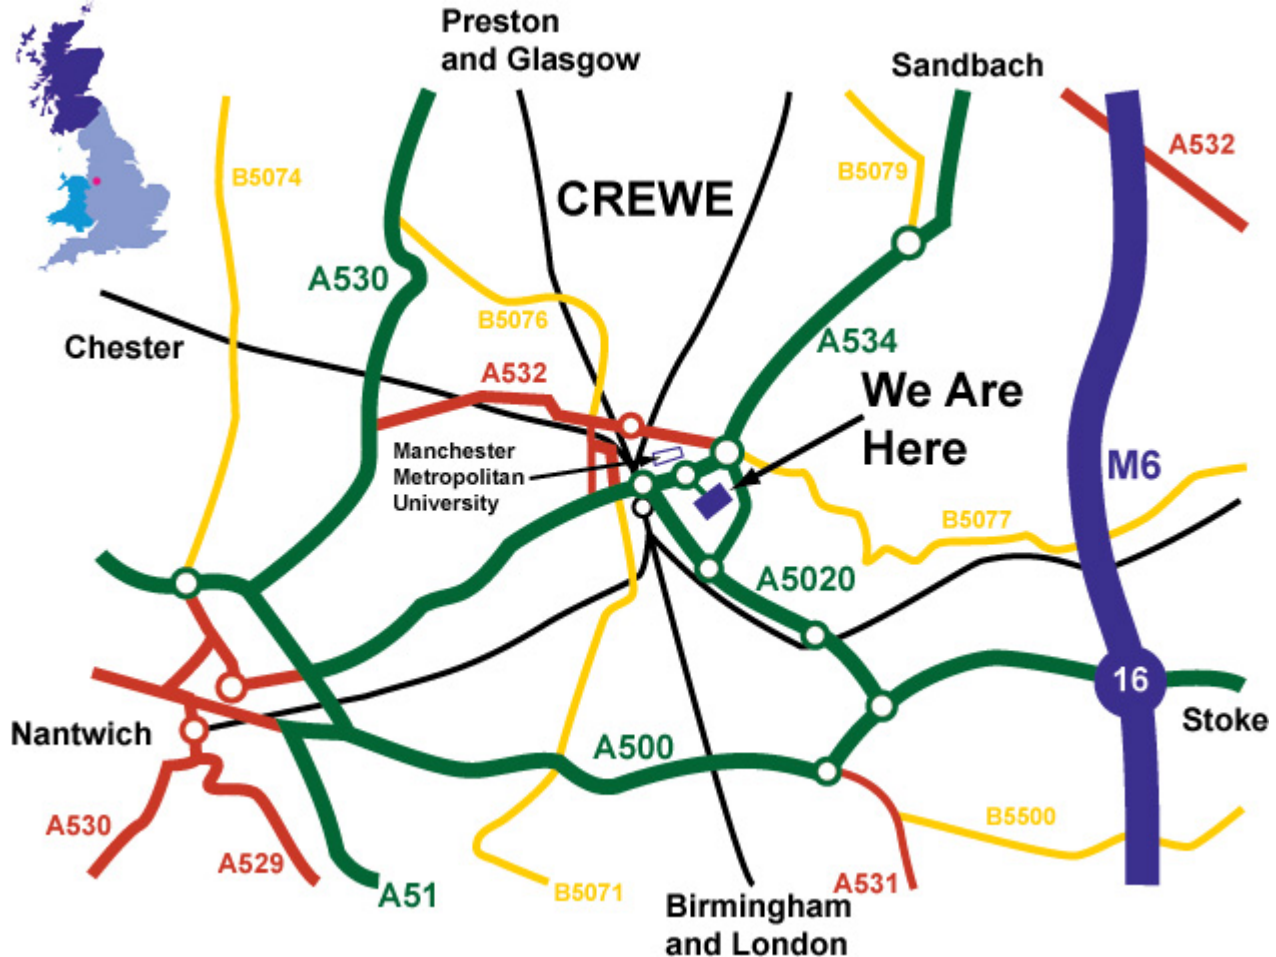

## Directions By Car:

### From the South:

- Exit the M6 Junction 16 and take the A500 towards Crewe and Nantwich.
- At the first roundabout turn right (3rd exit) and take the A5020 towards Crewe.
- At the next roundabout take the first exit heading towards Crewe.
- At the next roundabout take the 2nd exit along the A5020 signposted Congleton.
- At the next roundabout take the first exit. The business park is signposted.
- At the next roundabout take the first exit on to the business park.
- Take the third turning on your right, opposite the DEFRA building into Electra house.

### From the North:

- Exit the M6 Junction 17 and turn right towards Sandbach.
- Proceed through a set of traffic lights and turn left at the roundabout signposted Crewe.
- Straight-on at the next roundabout signposted Crewe.
- At the next roundabout stay in the left hand lane and take the 3rd exit signposted Crewe.
- Turn left at the next roundabout into Crewe Business Park.
- Take the third turning on your right, opposite the DEFRA building into Electra House.