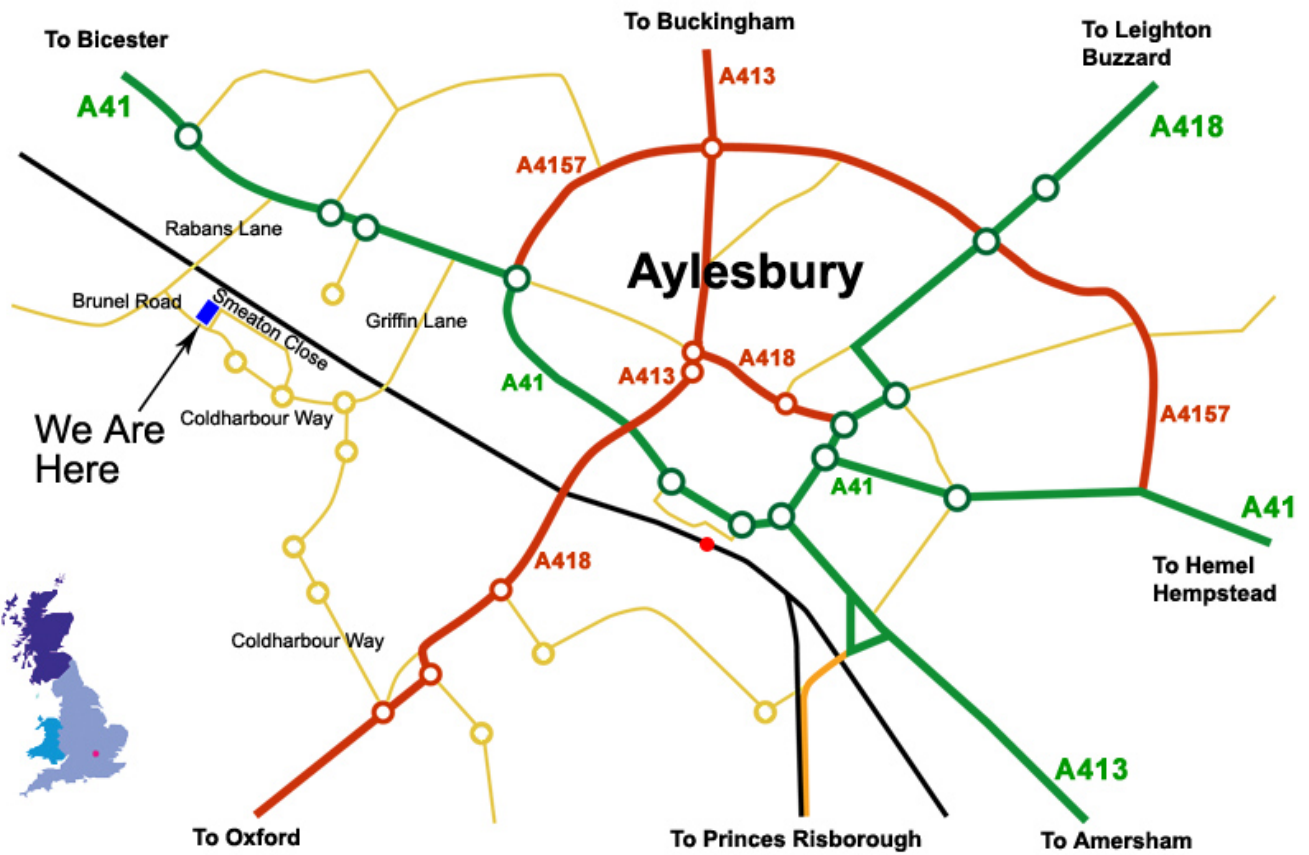

Maxima

Aylesbury Office

2 Bell Business Park, Smeaton Close
Aylesbury, Buckinghamshire
HP19 8JR
Tel: +44 (0) 1296 318060
Fax: +44 (0) 1296 318089

Arriving By Train:

From London:

Marylebone to Aylesbury
The journey is one hour, trains run half-hourly

From the North:

Milton Keynes station is a 45 minute taxi ride away